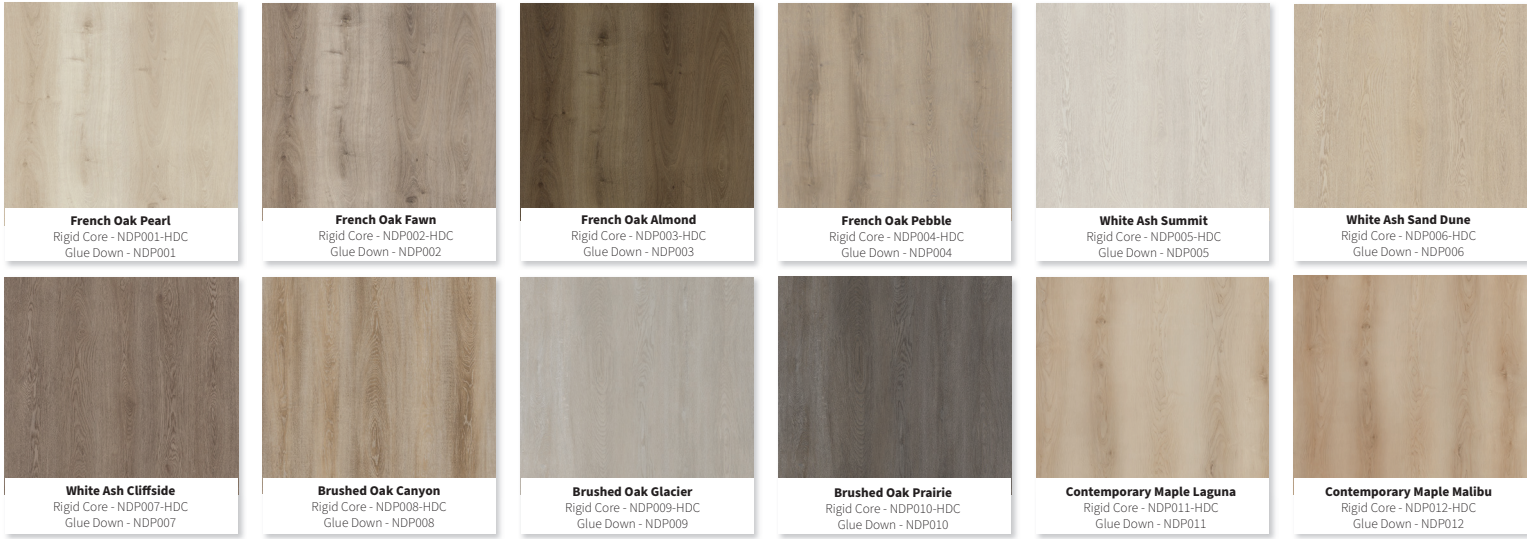

dansbee™

NOVA FLOOR®

VISIT NOVAFLOOR.US

French Oak Pearl
NDP001 | NDP001-HDC

dansbee™

Contemporary Maple Laguna
NDP011 | NDP011-HDC

THE NOVAFLOOR® **DIFFERENCE**

WARRANTY

SPECIFICATIONS	HDC - RIGID CORE	GLUE DOWN
Overall Thickness	5.2mm	2.5mm
Wear Layer	0.5mm (20 mil)	0.5mm (20 mil)
Plank Size	7'' × 47.75''	7'' × 48''
Protective UV Coating	Yes	Yes
Underlayment	IXPE	No
Construction	Rigid Core	Flexible Glue Down
Edge Effect	MBV	MBV
Floor Score®	Yes	Yes
Plank Packaging	10 pcs. (23.21 sq. ft.)	18 pcs. (42.00 sq. ft.)
Plank Cartons/Pallet	55	60